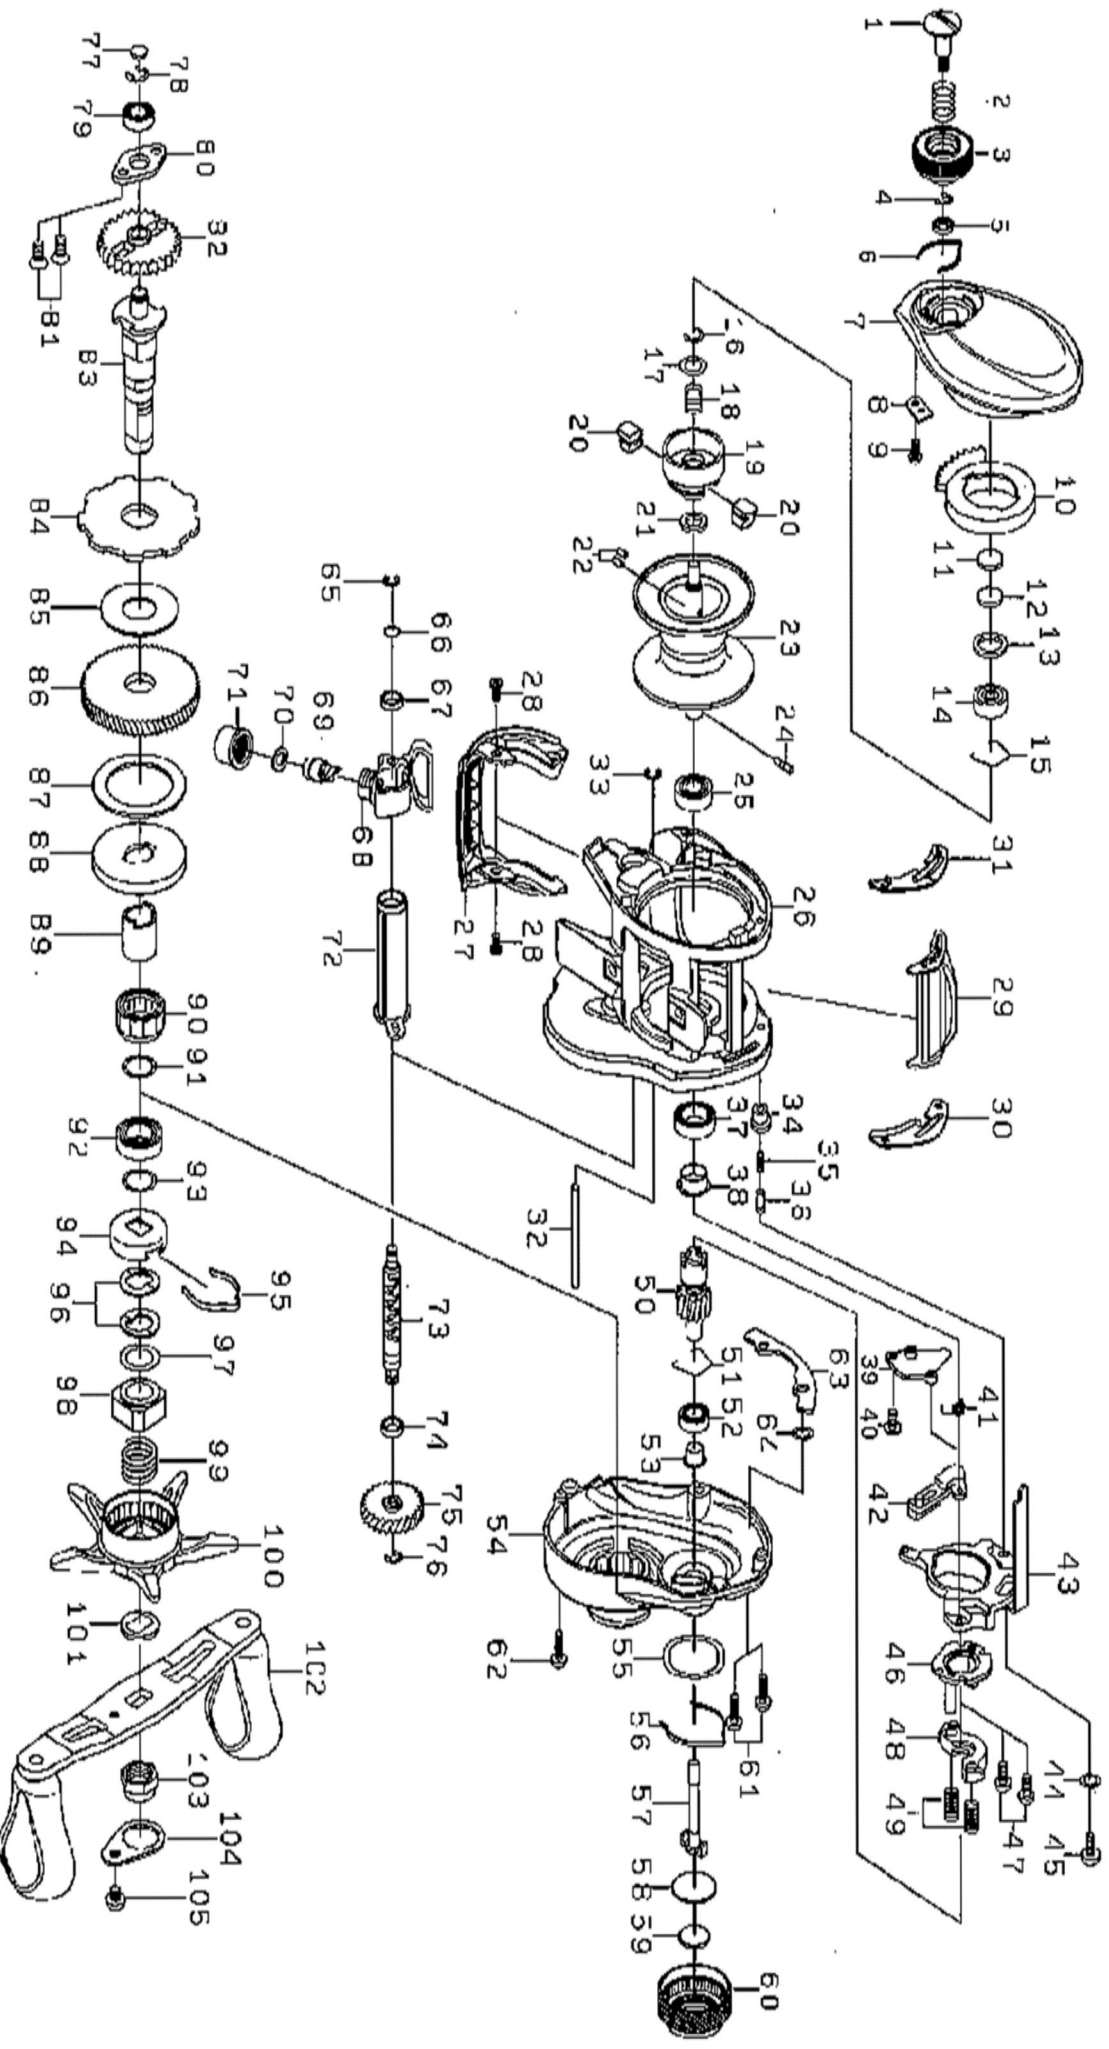

ZILLION TWS 100P

Please quote by part number, not key number when ordering
spares@daiwaaustralia.com.au PH: 02 8644 8644

ZILLION TWS 100P

Key No.	Part Number	Description	Key No.	Part Number	Description
1	6H930401	SCREW(A)	58	6H161001	SPACER(F)
2	6E167101	SPRING(A)	59	6B175503	SPACER(G)
3	6H930223	BRAKE DIAL	60	6H281201	CAST CONTROL CAP
4	6B339801	BRAKE DIAL RETAINER(A)	61	6G040822	RIGHT SIDE PLATE SCREW(A)
5	6F637701	BRAKE DIAL WASHER	62	6G040821	RIGHT SIDE PLATE SCREW(B)
6	6H663401	BRAKE CLICK SPRING	63	6J044506	PLATE(B)
7	6J141101	LEFT SIDE PLATE	64	6H770601	"O"RING(B)
8	6H915501	BRAKE DIAL RETAINER(B)	65	63205901	RETAINER(B)
9	6G939301	SCREW(B)	66	6B411700	WASHER(B)
10	6J045701	MAGNET HOLDER	67	6G720001	WORM SHAFT SPACER (A)
11	63757400	SPACER(A)	68	6J176601	T-LEVEL WIND
12	63757411	SPACER(B)	69	61214212	LINE GUIDE PAWL
13	6G185101	SPACER(C)	70	63731300	WASHER(C)
14	6G511506	BALL BEARING(A)	71	6F402801	LINE GUIDE NUT
15	6F032201	BEARING RETAINER(A)	72	6H910801	LEVEL WIND GUARD
16-25	6Z022042	SPOOL ASSEMBLY	73	6H911702	WORM SHAFT
26	6J044603	FRAME	74	6G469005	BALL BEARING(D)
27	6J045201	FRONT PLATE	75	6H910501	WORM GEAR
28	6H455402	SCREW(C)	76	6B339801	RETAINER(C)
29	6J101601	CLUTCH LEVER	77	6G099800	WASHER(D)
30	6H915601	SPACER(D)	78	63208002	RETAINER(D)
31	6H915701	SPACER(E)	79	6B358605	BALL BEARING(E)
32	6H912101	STABILIZER BAR	80	6H928901	PLATE(C)
33	6H704101	RETAINER(A)	81	6E134509	SCREW(F)
34	6H910601	COLLAR	82	6H912701	DRIVE SHAFT GEAR
35	6H928801	SPRING(B)	83	6H911601	DRIVE SHAFT
36	6J055201	PIN	84	6H929401	CLUTCH WHEEL
37	6B861704	BALL BEARING(B)	85	6J085101	DRIVE SHAFT WASHER (A)
38	6H266601	BALL BEARING COLLAR(B)	86	6Z021825	PINION GEAR+DRIVE GEAR
39	6H912301	PLATE(A)	87	6H452601	DRIVE SHAFT WASHER (B)
40	6H294101	SCREW(D)	88	6H913201	KEY WASHER
41	6H450001	CLUTCH CAM SPRING	89	6G545001	GEAR SHAFT COLLAR
42	6H450101	CLUTCH TRIP LEVER	90	6G819801	ROLLER CLUTCH
43	6H928701	CLUTCH CAM	91	6B553801	WASHER(E)
44	6H159201	WASHER(A)	92	6B861704	BALL BEARING(F)
45	63522501	SCREW(E)	93	6B553802	WASHER(F)
46	6H659101	CLUTCH CAM PLATE	94	6F028203	CLICK LEAF SPRING HOLDER
47	6B032904	CLUTCH CAM SCREW	95	6F032401	CLICK LEAF SPRING
48	6H929001	YOKE	96	61508901	DRAG SPRING WASHER
49	6J055301	YOKE SPRING	97	6H929501	WASHER(G)
50	6Z021825	PINION GEAR+DRIVE GEAR	98	6J141001	NUT
51	6B421601	BEARING RETAINER(B)	99	6J011901	SPRING(C)
52	6B358605	BALL BEARING(C)	100	6J140001	STAR DRAG
53	6H159501	BALL BEARING COLLAR(A)	101	6F576601	HANDLE COLLAR
54	6J143601	RIGHT SIDE PLATE	102	6J142801	HANDLE ASSEMBLY
55	6H157002	"O"RING(A)	103	6G793316	HANDLE NUT
56	6H160901	CLICK LEAF SPRING(A)	104	6H834507	HANDLE PLATE
57	6H159601	PINION SHAFT	105	63538301	HANDLE SCREW